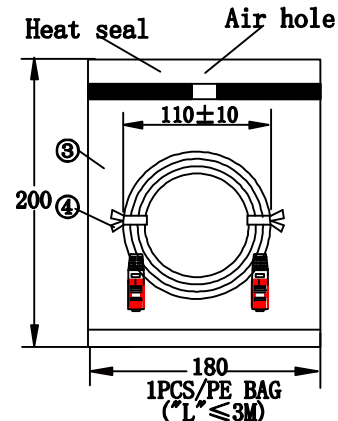

CONDUCTOR: [CAT. 5e FTP 24AWG(0.2/7) BARE STRANDED COPPER]X4PR  
 INSULATION: [PE OD:0.95±0.05]X4PR  
 MYLAR: 20U  
 AL: 25U  
 DRAIN: 24AWG(0.2/7) TINNED STRANDED COPPER  
 JACKET: PVC UL 56P CAT. 5e FTP OD:6.0±0.2

TERMINATION: 568B.

P1	P2	COLOR
1	1	WHITE/ORANGE
2	2	ORANGE
3	3	WHITE/GREEN
6	6	GREEN
5	5	WHITE/BLUE
4	4	BLUE
7	7	WHITE/BROWN
8	8	BROWN
SHELL		DRAIN
SHELL		SHELL

SEC: A=A

1. COLOR: [(WHITE/ORANGE, ORANGE) TWIST  
 (WHITE/GREEN, GREEN) TWIST  
 (WHITE/BLUE, BLUE) TWIST  
 (WHITE/BROWN, BROWN) TWIST]X4PR

2. BLACK INK MARKING: AWM 2835 24AWG 60°C 30V FT2 E237114 CSA 219561  
 AWM 24AWG II A 60°C 30V FT2 ETL VERIFIED CAT. 5e FTP  
 TIA/EIA-568B.2 CM 4PR CABLETECH TECHNOLOGY (GM-1072)

"RoHS"

NO	ITEM	DESCRIPTION	Q' TY
①	CABLE		1 PCS
②	PLUG	8P8C/R 50U" Shield W/T Nickel plated	2 PCS
③	PE BAG	200X180MM04 (180MM Open) ("L" ≤ 3M) 280X240MM04 (240MM Open) ("L" ≥ 5M)	1 PCS
④	CABLE TIE	L=90MM ("L" = 0.5M/1M) 1PCS L=110MM ("L" = 2M) L=150MM ("L" = 3M/5M) L=180MM ("L" = 7M/10M) L=250MM ("L" = 15M/20M) COLOR: WHITE	2 PCS
⑤	SR	2002-3107 [PVC 55P COLOR: BL-118]	
⑥			

PART NO	DRAWING NO	CABLE LENGTH "L"	BUYER COLOR	VENDOR COLOR	CUT LENGTH
650-00FTP-BU-00050	A	500±20	BLUE	BL-118 LIGHT	510-520MM
650-00FTP-BU-00100	B	1000±30	BLUE	BL-118 LIGHT	1020-1030MM
650-00FTP-BU-00200	C	2000±40	BLUE	BL-118 LIGHT	2030-2040MM
650-00FTP-BU-00300	D	3000±50	BLUE	BL-118 LIGHT	3030-3050MM
650-00FTP-BU-00500	E	5000±60	BLUE	BL-118 LIGHT	5040-5060MM
650-00FTP-BU-01000	F	10000±100	BLUE	BL-118 LIGHT	10050-10100MM
650-00FTP-BU-01500	G	15000±150	BLUE	BL-118 LIGHT	15100-15150MM
650-00FTP-BU-02000	H	20000±200	BLUE	BL-118 LIGHT	20100-20200MM
650-00FTP-BU-03000	I	30000±300	BLUE	BL-118 LIGHT	30100-30300MM