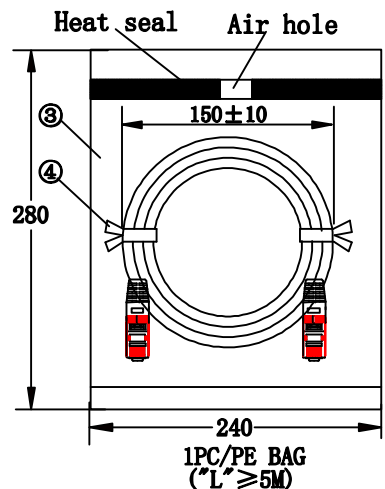

CONDUCTOR: [CAT. 5e FTP 24AWG(0.2/7) BARE STRANDED COPPER]X4PR  
 INSULATION: [PE OD:0.95±0.05]X4PR  
 MYLAR: 20U  
 AL: 25U  
 DRAIN: 24AWG(0.2/7) TINNED STRANDED COPPER  
 JACKET: PVC UL 56P CAT. 5e FTP OD:6.0±0.2

TERMINATION: 568B.

P1	P2	COLOR
1	1	WHITE/ORANGE
2	2	ORANGE
3	3	WHITE/GREEN
6	6	GREEN
5	5	WHITE/BLUE
4	4	BLUE
7	7	WHITE/BROWN
8	8	BROWN
SHELL		DRAIN
SHELL		SHELL

SEC: A=A

1. COLOR: [(WHITE/ORANGE, ORANGE) TWIST  
 (WHITE/GREEN, GREEN) TWIST  
 (WHITE/BLUE, BLUE) TWIST  
 (WHITE/BROWN, BROWN) TWIST]X4PR

2. BLACK INK MARKING: AWM 2835 24AWG 60°C 30V FT2 E237114 CSA 219561  
 AWM 24AWG II A 60°C 30V FT2 ETL VERIFIED CAT. 5e FTP  
 TIA/EIA-568B.2 CM 4PR CABLETECH TECHNOLOGY (GM-1072)

"RoHS"

NO	ITEM	DESCRIPTION	Q' TY
①	CABLE		1 PCS
②	PLUG	8P8C/R 50U" Shield W/T Nickel plated	2 PCS
③	PE BAG	200X180MM04 (180MM Open) ("L" ≤ 3M) 280X240MM04 (240MM Open) ("L" ≥ 5M)	1 PCS
④	CABLE TIE	L=90MM ("L" = 0.5M/1M) 1PCS L=110MM ("L" = 2M) L=150MM ("L" = 3M/5M) L=180MM ("L" = 7M/10M) L=250MM ("L" = 15M/20M) COLOR: WHITE	2 PCS
⑤	SR	2002-3107 [PVC 55P COLOR: BL-118]	
⑥			

PART NO	DRAWING NO	CABLE LENGTH "L"	BUYER COLOR	VENDOR COLOR	CUT LENGTH
650-00FTP-BU-00050	A	500±20	BLUE	BL-118 LIGHT	510-520MM
650-00FTP-BU-00100	B	1000±30	BLUE	BL-118 LIGHT	1020-1030MM
650-00FTP-BU-00200	C	2000±40	BLUE	BL-118 LIGHT	2030-2040MM
650-00FTP-BU-00300	D	3000±50	BLUE	BL-118 LIGHT	3030-3050MM
650-00FTP-BU-00500	E	5000±60	BLUE	BL-118 LIGHT	5040-5060MM
650-00FTP-BU-01000	F	10000±100	BLUE	BL-118 LIGHT	10050-10100MM
650-00FTP-BU-01500	G	15000±150	BLUE	BL-118 LIGHT	15100-15150MM
650-00FTP-BU-02000	H	20000±200	BLUE	BL-118 LIGHT	20100-20200MM
650-00FTP-BU-03000	I	30000±300	BLUE	BL-118 LIGHT	30100-30300MM