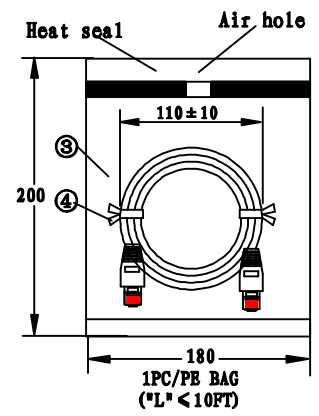

CONDUCTOR: [CAT. 5e UTP 24AWG (0.2/7) BARE STRANDED COPPER] X4PR
 INSULATION: [PE OD: 0.95 ± 0.03] X4PR
 JACKET: PVC UL 56P CAT. 5e UTP OD: 5.5 ± 0.2

TERMINATION: 568B.

P1	P2	COLOR
1	1	WHITE/ORANGE
2	2	ORANGE
3	3	WHITE/GREEN
6	6	GREEN
5	5	WHITE/BLUE
4	4	BLUE
7	7	WHITE/BROWN
8	8	BROWN

1. COLOR: [(WHITE/ORANGE, ORANGE) TWIST
 (WHITE/GREEN, GREEN) TWIST
 (WHITE/BLUE, BLUE) TWIST
 (WHITE/BROWN, BROWN) TWIST] X4PR

2. BLUE INK MARKING: AWM 2835 24AWG 60°C 30V FT2 E237114 CSA 219561
 AWM 24AWG II A 60°C 30V FT2 BTL VERIFIED CAT. 5e UTP
 TIA/EIA-568B.2 CM 4PR CABLETECH TECHNOLOGY (GM-1002)

"RoHS"

NO	ITEM	DESCRIPTION	Q' TY
①	CABLE		1 PCS
②	PLUG	8P8C/R 50U"	2 PCS
③	PE BAG	200X180MM04 (180MM Open) ("L" < 10FT) 280X240MM04 (240MM Open) ("L" > 15FT)	1 PCS
④	CABLE TIE	L=90MM ("L" < 5FT) 1PCS L=110MM ("L" = 7FT) L=150MM ("L" = 10FT/15FT/20FT) L=180MM ("L" = 25FT/50FT) L=250MM ("L" = 100FT) COLOR: WHITE	2 PCS
⑤	BOOT	LT03-8CHT-1109-1 [PVC 80P COLOR: GR-525]	
⑥			

PART NO	DRAWING NO	CABLE LENGTH "L"	BUYER COLOR	VENDOR COLOR	CUT LENGTH
651-00UTP-GR-0001F	A	(1FT) 305 ± 15	GRAY	GR-525 LIGHT	310-320MM
651-00UTP-GR-0003F	B	(3FT) 915 ± 20	GRAY	GR-525 LIGHT	930-940MM
651-00UTP-GR-0005F	C	(5FT) 1525 ± 30	GRAY	GR-525 LIGHT	1540-1550MM
651-00UTP-GR-0007F	D	(7FT) 2135 ± 30	GRAY	GR-525 LIGHT	2150-2160MM
651-00UTP-GR-0010F	E	(10FT) 3050 ± 40	GRAY	GR-525 LIGHT	3070-3090MM
651-00UTP-GR-0015F	F	(15FT) 4575 ± 40	GRAY	GR-525 LIGHT	4600-4620MM
651-00UTP-GR-0020F	G	(20FT) 6100 ± 50	GRAY	GR-525 LIGHT	6130-6150MM
651-00UTP-GR-0025F	H	(25FT) 7625 ± 60	GRAY	GR-525 LIGHT	7660-7680MM
651-00UTP-GR-0050F	I	(50FT) 15250 ± 100	GRAY	GR-525 LIGHT	15300-15350MM
651-00UTP-GR-0100F	J	(100FT) 30500 ± 200	GRAY	GR-525 LIGHT	30500-30600MM