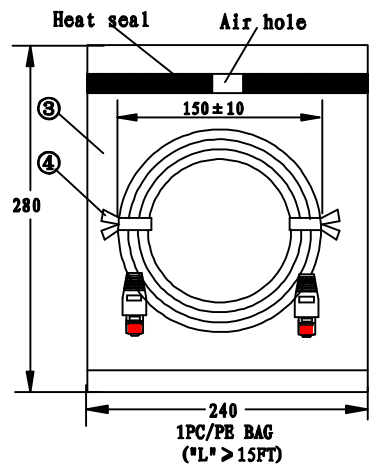

CONDUCTOR: [CAT. 5e UTP 24AWG (0.2/7) BARE STRANDED COPPER] X4PR
 INSULATION: [PE OD: 0.95 ± 0.03] X4PR
 JACKET: PVC UL 56P CAT. 5e UTP OD: 5.5 ± 0.2

TERMINATION: 568B.

P1	P2	COLOR
1	1	WHITE/ORANGE
2	2	ORANGE
3	3	WHITE/GREEN
6	6	GREEN
5	5	WHITE/BLUE
4	4	BLUE
7	7	WHITE/BROWN
8	8	BROWN

1. COLOR: [(WHITE/ORANGE, ORANGE) TWIST
 (WHITE/GREEN, GREEN) TWIST
 (WHITE/BLUE, BLUE) TWIST
 (WHITE/BROWN, BROWN) TWIST] X4PR

2. BLUE INK MARKING: AWM 2835 24AWG 60°C 30V FT2 E237114 CSA 219561
 AWM 24AWG II A 60°C 30V FT2 BTL VERIFIED CAT. 5e UTP
 TIA/EIA-568B.2 CM 4PR CABLETECH TECHNOLOGY (GM-1002)

"RoHS"

NO	ITEM	DESCRIPTION	Q' TY
①	CABLE		1 PCS
②	PLUG	8P8C/R 50U"	2 PCS
③	PE BAG	200X180MM04 (180MM Open) ("L" < 10FT) 280X240MM04 (240MM Open) ("L" > 15FT)	1 PCS
④	CABLE TIE	L=90MM ("L" < 5FT) 1PCS L=110MM ("L" = 7FT) L=150MM ("L" = 10FT/15FT/20FT) L=180MM ("L" = 25FT/50FT) L=250MM ("L" = 100FT) COLOR: WHITE	2 PCS
⑤	BOOT	LT03-8CHT-1109-1 [PVC 80P COLOR: GR-525]	
⑥			

PART NO	DRAWING NO	CABLE LENGTH "L"	BUYER COLOR	VENDOR COLOR	CUT LENGTH
651-00UTP-GR-0001F	A	(1FT) 305 ± 15	GRAY	GR-525 LIGHT	310-320MM
651-00UTP-GR-0003F	B	(3FT) 915 ± 20	GRAY	GR-525 LIGHT	930-940MM
651-00UTP-GR-0005F	C	(5FT) 1525 ± 30	GRAY	GR-525 LIGHT	1540-1550MM
651-00UTP-GR-0007F	D	(7FT) 2135 ± 30	GRAY	GR-525 LIGHT	2150-2160MM
651-00UTP-GR-0010F	E	(10FT) 3050 ± 40	GRAY	GR-525 LIGHT	3070-3090MM
651-00UTP-GR-0015F	F	(15FT) 4575 ± 40	GRAY	GR-525 LIGHT	4600-4620MM
651-00UTP-GR-0020F	G	(20FT) 6100 ± 50	GRAY	GR-525 LIGHT	6130-6150MM
651-00UTP-GR-0025F	H	(25FT) 7625 ± 60	GRAY	GR-525 LIGHT	7660-7680MM
651-00UTP-GR-0050F	I	(50FT) 15250 ± 100	GRAY	GR-525 LIGHT	15300-15350MM
651-00UTP-GR-0100F	J	(100FT) 30500 ± 200	GRAY	GR-525 LIGHT	30500-30600MM