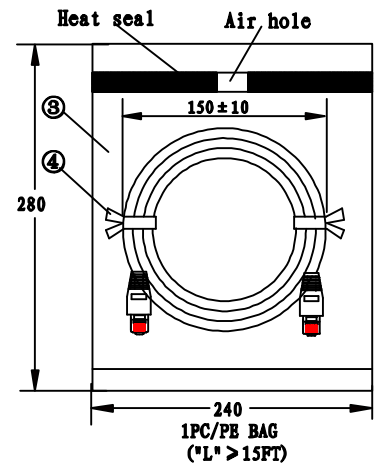

CONDUCTOR: [CAT. 5e UTP 24AWG (0.2/7) BARE STRANDED COPPER] X4PR  
 INSULATION: [PE OD: 0.95 ± 0.03] X4PR  
 JACKET: PVC UL 56P CAT. 5e UTP OD: 5.5 ± 0.2

TERMINATION: 568B.

P1	P2	COLOR
1	1	WHITE/ORANGE
2	2	ORANGE
3	3	WHITE/GREEN
6	6	GREEN
5	5	WHITE/BLUE
4	4	BLUE
7	7	WHITE/BROWN
8	8	BROWN

1. COLOR: [(WHITE/ORANGE, ORANGE) TWIST  
 (WHITE/GREEN, GREEN) TWIST  
 (WHITE/BLUE, BLUE) TWIST  
 (WHITE/BROWN, BROWN) TWIST] X4PR

2. BLACK INK MARKING: AWM 2835 24AWG 60°C 30V FT2 E237114 CSA 219561  
 AWM 24AWG II A 60°C 30V FT2 ETL VERIFIED CAT. 5e UTP  
 TIA/EIA-568B.2 CM 4PR CABLETECH TECHNOLOGY (GM-1002)

"RoHS"

NO	ITEM	DESCRIPTION	Q' TY
①	CABLE		1 PCS
②	PLUG	8P8C/R 50U"	2 PCS
③	PE BAG	200X180MM04 (180MM Open) ("L" < 10FT) 280X240MM04 (240MM Open) ("L" > 15FT)	1 PCS
④	CABLE TIE	L=90MM ("L" < 5FT) 1PCS L=110MM ("L"=7FT) L=150MM ("L"=10FT/15FT/20FT) L=180MM ("L"=25FT/50FT) L=250MM ("L"=100FT) COLOR: WHITE	2 PCS
⑤	BOOT	LT03-8CHT-1109-1 [PVC 80P COLOR: W-166]	
⑥			

PART NO	DRAWING NO	CABLE LENGTH "L"	BUYER COLOR	VENDOR COLOR	CUT LENGTH
651-00UTP-WH-0001F	A	(1FT) 305 ± 15	WHITE	W-166 LIGHT	310-320MM
651-00UTP-WH-0003F	B	(3FT) 915 ± 20	WHITE	W-166 LIGHT	930-940MM
651-00UTP-WH-0005F	C	(5FT) 1525 ± 30	WHITE	W-166 LIGHT	1540-1550MM
651-00UTP-WH-0007F	D	(7FT) 2135 ± 30	WHITE	W-166 LIGHT	2150-2160MM
651-00UTP-WH-0010F	E	(10FT) 3050 ± 40	WHITE	W-166 LIGHT	3070-3090MM
651-00UTP-WH-0015F	F	(15FT) 4575 ± 40	WHITE	W-166 LIGHT	4600-4620MM
651-00UTP-WH-0020F	G	(20FT) 6100 ± 50	WHITE	W-166 LIGHT	6130-6150MM
651-00UTP-WH-0025F	H	(25FT) 7625 ± 60	WHITE	W-166 LIGHT	7660-7680MM
651-00UTP-WH-0050F	I	(50FT) 15250 ± 100	WHITE	W-166 LIGHT	15300-15350MM
651-00UTP-WH-0100F	J	(100FT) 30500 ± 200	WHITE	W-166 LIGHT	30500-30600MM