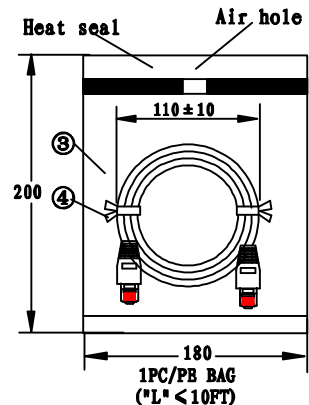

CONDUCTOR: [CAT. 5e UTP 24AWG (0.2/7) BARE STRANDED COPPER] X4PR  
 INSULATION: [PE OD: 0.95 ± 0.03] X4PR  
 JACKET: PVC UL 56P CAT. 5e UTP OD: 5.5 ± 0.2

TERMINATION: 568B.

P1	P2	COLOR
1	1	WHITE/ORANGE
2	2	ORANGE
3	3	WHITE/GREEN
6	6	GREEN
5	5	WHITE/BLUE
4	4	BLUE
7	7	WHITE/BROWN
8	8	BROWN

1. COLOR: [(WHITE/ORANGE, ORANGE) TWIST  
 (WHITE/GREEN, GREEN) TWIST  
 (WHITE/BLUE, BLUE) TWIST  
 (WHITE/BROWN, BROWN) TWIST] X4PR

2. BLACK INK MARKING: AWM 2835 24AWG 60°C 30V FT2 E237114 CSA 219561  
 AWM 24AWG II A 60°C 30V FT2 ETL VERIFIED CAT. 5e UTP  
 TIA/EIA-568B.2 CM 4PR CABLETECH TECHNOLOGY (GM-1002)

"RoHS"

NO	ITEM	DESCRIPTION	Q' TY
①	CABLE		1 PCS
②	PLUG	8P8C/R 50U"	2 PCS
③	PE BAG	200X180MM04 (180MM Open) ("L" < 10FT) 280X240MM04 (240MM Open) ("L" > 15FT)	1 PCS
④	CABLE TIE	L=90MM ("L" < 5FT) 1PCS L=110MM ("L"=7FT) L=150MM ("L"=10FT/15FT/20FT) L=180MM ("L"=25FT/50FT) L=250MM ("L"=100FT) COLOR: WHITE	2 PCS
⑤	BOOT	LT03-8CHT-1109-1 [PVC 80P COLOR: W-166]	
⑥			

PART NO	DRAWING NO	CABLE LENGTH "L"	BUYER COLOR	VENDOR COLOR	CUT LENGTH
651-00UTP-WH-0001F	A	(1FT) 305 ± 15	WHITE	W-166 LIGHT	310-320MM
651-00UTP-WH-0003F	B	(3FT) 915 ± 20	WHITE	W-166 LIGHT	930-940MM
651-00UTP-WH-0005F	C	(5FT) 1525 ± 30	WHITE	W-166 LIGHT	1540-1550MM
651-00UTP-WH-0007F	D	(7FT) 2135 ± 30	WHITE	W-166 LIGHT	2150-2160MM
651-00UTP-WH-0010F	E	(10FT) 3050 ± 40	WHITE	W-166 LIGHT	3070-3090MM
651-00UTP-WH-0015F	F	(15FT) 4575 ± 40	WHITE	W-166 LIGHT	4600-4620MM
651-00UTP-WH-0020F	G	(20FT) 6100 ± 50	WHITE	W-166 LIGHT	6130-6150MM
651-00UTP-WH-0025F	H	(25FT) 7625 ± 60	WHITE	W-166 LIGHT	7660-7680MM
651-00UTP-WH-0050F	I	(50FT) 15250 ± 100	WHITE	W-166 LIGHT	15300-15350MM
651-00UTP-WH-0100F	J	(100FT) 30500 ± 200	WHITE	W-166 LIGHT	30500-30600MM