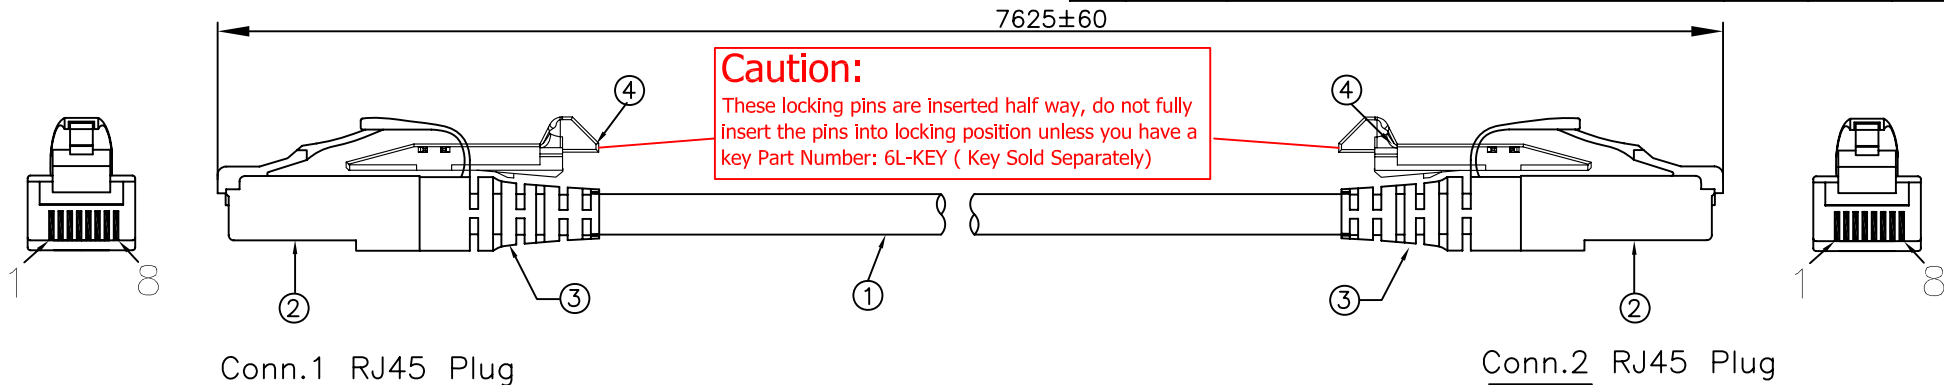

REV	DATE	DESCRIPTION	DRAW	CHECK	APPROVE
△	2013.03.26	NEW DRAWING	Terry	Lisa	Jason

Pin Assignment

Conn.1	Conn.2
1	1 White/Orange
2	2 Orange
3	3 White/Green
6	6 Green
4	4 Blue
5	5 White/Blue
7	7 White/Brown
8	8 Brown

Electronic Test:

1. 100% Test(Open. Short. Miss wire)
2. Contact Resistance: 5 ohm max
3. Insulation Resistance: 10 M ohm min
4. Hi-Pot: 300V DC/10ms

Table:

CnC P/N	Color code	Bulk cable P/N	Carton Size	Pe bag Size	Carton Q'ty
651L-00UTP-PK-0025F	701C(Pink)	61-08322	46*30*17cm	8"*12"	20pcs
651L-00UTP-RE-0025F	186U(RED)	61-08077	46*30*17cm	8"*12"	20pcs
651L-00UTP-GR-0025F	422U(Grey)	61-08082	46*30*17cm	8"*12"	20pcs
651L-00UTP-BK-0025F	3U2X(Black)	61-08076	46*30*17cm	8"*12"	20pcs
651L-00UTP-WH-0025F	EC-001(White)	61-08081	46*30*17cm	8"*12"	20pcs
651L-00UTP-GN-0025F	347U(Green)	61-08080	46*30*17cm	8"*12"	20pcs
651L-00UTP-BU-0025F	300U(Blue)	61-08039	46*30*17cm	8"*12"	20pcs
651L-00UTP-YL-0025F	102U(Yellow)	61-08079	46*30*17cm	8"*12"	20pcs
651L-00UTP-VI-0025F	2603U(Violet)	61-08117	46*30*17cm	8"*12"	20pcs
651L-00UTP-OR-0025F	1575U(Orange)	61-08078	46*30*17cm	8"*12"	20pcs

CnC Tech Industrial Cable and Connector Technology		RoHS Compliant			
		DESCRIPTION	25F LOCKING PATCH CABLE CAT5E UTP RJ45 M/M		
HS CODE	8544422900	CUSTOMER			
BARCODE	8009911*****	CUSTOMER P/N			
DRAW.	Terry	MODEL NO.			
CHECK.	Lisa	PRODUCT NO.			
APP.	Jason	CnC NO.	651L-00UTP-xx-0025F		
		DWG NO.	2013.03.26	REV.	1
		DATE.	2013.03.12	SCALE.	NONE
		SIZE.	A4	UNIT.	mm
		SIZE.	A4	UNIT.	mm
		SIZE.	A4	SHEET	1/1

④	Lock for RJ45 Connector Red	Material: PC	2	PCS
③	Type A BOOT COLOR:Transparent	Material: PC	2	PCS
②	LONG BODY RJ45 PLUG,UTP 8P8C 50u"		2	PCS
①	Cable:Cat5e UTP Stranded 24AWGx4P+Jacket	OD:5.35±0.15mm	7.63	M
NO	P/N	DESCRIPTION	Q'TY	UNIT