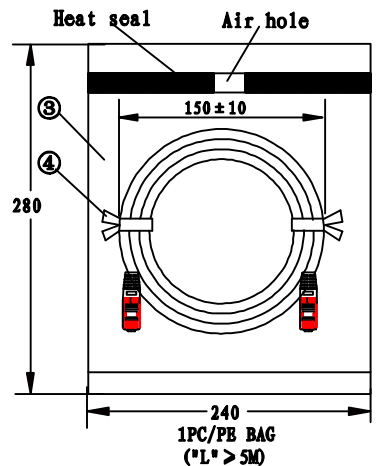

**SEC: A=A**

CONDUCTOR: [CAT. 6 UTP 24AWG (0.2/7) BARE STRANDED COPPER] X4PR  
 INSULATION: [PE OD: 0.95 ± 0.03] X4PR  
 JACKET: PVC UL 56P CAT. 6 UTP OD: 5.7 ± 0.2

TERMINATION: 568B.

1. COLOR: [(WHITE/ORANGE, ORANGE) TWIST  
 (WHITE/GREEN, GREEN) TWIST  
 (WHITE/BLUE, BLUE) TWIST  
 (WHITE/BROWN, BROWN) TWIST] X4PR

**"RoHS"**

NO	ITEM	DESCRIPTION	Q' TY
①	CABLE		1 PCS
②	PLUG	8P8C/R 50U" Shield W/T Nickel plated	2 PCS
③	PE BAG	200X180MM04 (180MM Open) ("L" < 3M) 280X240MM04 (240MM Open) ("L" > 5M)	1 PCS
④	CABLE TIE	L=90MM ("L"=0.5M/1M) 1PCS L=110MM ("L"=2M) L=150MM ("L"=3M/5M) L=180MM ("L"=7M/10M) L=250MM ("L"=15M/20M) COLOR: WHITE	2 PCS
⑤	SR	2002-3107 [PVC 55P COLOR: PANTONE 114C]	
⑥			

PART NO	DRAWING NO	CABLE LENGTH "L"	BUYER COLOR	VENDOR COLOR	CUT LENGTH
660-00UTP-YL-00050	A	500 ± 20	YELLOW	PANTONE 114C LIGHT	510-520MM
660-00UTP-YL-00100	B	1000 ± 30	YELLOW	PANTONE 114C LIGHT	1020-1030MM
660-00UTP-YL-00200	C	2000 ± 40	YELLOW	PANTONE 114C LIGHT	2030-2040MM
660-00UTP-YL-00300	D	3000 ± 50	YELLOW	PANTONE 114C LIGHT	3030-3050MM
660-00UTP-YL-00500	E	5000 ± 60	YELLOW	PANTONE 114C LIGHT	5040-5060MM
660-00UTP-YL-01000	F	10000 ± 100	YELLOW	PANTONE 114C LIGHT	10050-10100MM
660-00UTP-YL-01500	G	15000 ± 150	YELLOW	PANTONE 114C LIGHT	15100-15150MM
660-00UTP-YL-02000	H	20000 ± 200	YELLOW	PANTONE 114C LIGHT	20100-20200MM
660-00UTP-YL-03000	I	30000 ± 300	YELLOW	PANTONE 114C LIGHT	30100-30300MM

REVISE	VERSION	BASIS	CONTENT
12-02-23	A/0	T0222B	NEW DRAWING

<b>CnC Tech, LLC</b> Industrial Cable and Connector Technology			
DRAWING NO: 671-004-YL		CUSTOMER: L-671	
ITEM NO: CAT. 6 UTP NO CROSS 24AWG 4PR P+P+SR		UNIT: mm	
DATE: 2012-02-23		ISSUE: (A/0)	
DRAWN:	QE:	QA:	
SALES DEPT:		SALES MANAGER:	