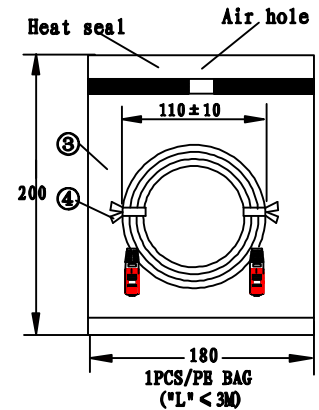

**SEC: A=A**

CONDUCTOR: [CAT. 6 UTP 24AWG (0.2/7) BARE STRANDED COPPER] X4PR  
 INSULATION: [PE OD: 0.95 ± 0.03] X4PR  
 JACKET: PVC UL 56P CAT. 6 UTP OD: 5.7 ± 0.2

TERMINATION: 568B.

1. COLOR: [(WHITE/ORANGE, ORANGE) TWIST  
 (WHITE/GREEN, GREEN) TWIST  
 (WHITE/BLUE, BLUE) TWIST  
 (WHITE/BROWN, BROWN) TWIST] X4PR

**"RoHS"**

NO	ITEM	DESCRIPTION	Q' TY
①	CABLE		1 PCS
②	PLUG	8P8C/R 50U" Shield W/T Nickel plated	2 PCS
③	PE BAG	200X180MM04 (180MM Open) ("L" < 3M) 280X240MM04 (240MM Open) ("L" > 5M)	1 PCS
④	CABLE TIE	L=90MM ("L"=0.5M/1M) 1PCS L=110MM ("L"=2M) L=150MM ("L"=3M/5M) L=180MM ("L"=7M/10M) L=250MM ("L"=15M/20M) COLOR: WHITE	2 PCS
⑤	SR	2002-3107 [PVC 55P COLOR: PANTONE 114C]	
⑥			

PART NO	DRAWING NO	CABLE LENGTH "L"	BUYER COLOR	VENDOR COLOR	CUT LENGTH
660-00UTP-YL-00050	A	500 ± 20	YELLOW	PANTONE 114C LIGHT	510-520MM
660-00UTP-YL-00100	B	1000 ± 30	YELLOW	PANTONE 114C LIGHT	1020-1030MM
660-00UTP-YL-00200	C	2000 ± 40	YELLOW	PANTONE 114C LIGHT	2030-2040MM
660-00UTP-YL-00300	D	3000 ± 50	YELLOW	PANTONE 114C LIGHT	3030-3050MM
660-00UTP-YL-00500	E	5000 ± 60	YELLOW	PANTONE 114C LIGHT	5040-5060MM
660-00UTP-YL-01000	F	10000 ± 100	YELLOW	PANTONE 114C LIGHT	10050-10100MM
660-00UTP-YL-01500	G	15000 ± 150	YELLOW	PANTONE 114C LIGHT	15100-15150MM
660-00UTP-YL-02000	H	20000 ± 200	YELLOW	PANTONE 114C LIGHT	20100-20200MM
660-00UTP-YL-03000	I	30000 ± 300	YELLOW	PANTONE 114C LIGHT	30100-30300MM

REVISE	VERSION	BASIS	CONTENT
12-02-23	A/0	T0222B	NEW DRAWING

<b>CnC Tech, LLC</b> Industrial Cable and Connector Technology			
DRAWING NO: 671-004-YL		CUSTOMER: L-671	
ITEM NO: CAT. 6 UTP NO CROSS 24AWG 4PR P+P+SR		UNIT: mm	
DATE: 2012-02-23		ISSUE: (A/0)	
DRAWN:	QE:	QA:	
SALES DEPT:		SALES MANAGER:	