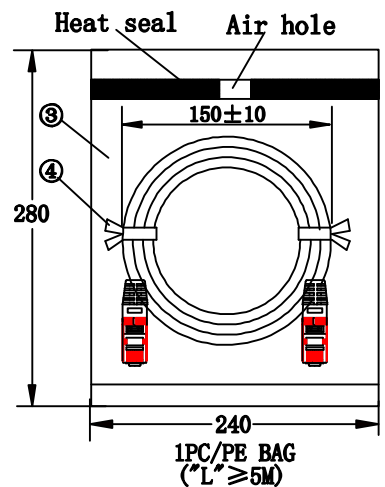

CONDUCTOR: [CAT. 6 SFTP 24AWG (0.2/7) BARE STRANDED COPPER] X4PR
 INSULATION: [PE OD: 0.95 ± 0.05] X4PR
 MYLAR: 25U
 AL: 25U
 DRAIN: 24AWG (0.2/7) TINNED STRANDED COPPER
 BRAID: (16/5/0.12) BARE COPPER
 JACKET: PVC UL 56P CAT. 6 SFTP OD: 6.2 ± 0.2

TERMINATION: 568B.

P1	P2	COLOR
1	1	WHITE/ORANGE
2	2	ORANGE
3	3	WHITE/GREEN
6	6	GREEN
5	5	WHITE/BLUE
4	4	BLUE
7	7	WHITE/BROWN
8	8	BROWN
SHELL		DRAIN
SHELL		SHELL

SEC: A=A

- COLOR: [(WHITE/ORANGE, ORANGE) TWIST
(WHITE/GREEN, GREEN) TWIST
(WHITE/BLUE, BLUE) TWIST
(WHITE/BROWN, BROWN) TWIST] X4PR

- BLUE INK MARKING: AWM 2835 24AWG 60°C 30V FT2 E237114 CSA 219561
 AWM 24AWG II A 60°C 30V FT2 ETL VERIFIED CAT. 6 S-FTP
 TIA/EIA-568B.2 CM 4PR CABLETECH TECHNOLOGY (GM-1065)

"RoHS"

NO	ITEM	DESCRIPTION	Q' TY
①	CABLE		1 PCS
②	PLUG	8P8C/R 50U" Shield W/T Nickel plated	2 PCS
③	PE BAG	200X180MM04 (180MM Open) ("L" ≤ 3M) 280X240MM04 (240MM Open) ("L" ≥ 5M)	1 PCS
④	CABLE TIE	L=90MM ("L"=0.5M/1M) 1PCS L=110MM ("L"=2M) L=150MM ("L"=3M/5M) L=180MM ("L"=7M/10M) L=250MM ("L"=15M/20M) COLOR: WHITE	2 PCS
⑤	SR	2002-3107 [PVC 55P COLOR: GR-525]	
⑥			

PART NO	DRAWING NO	CABLE LENGTH "L"	BUYER COLOR	VENDOR COLOR	CUT LENGTH
660-OSFTP-GR-00050	A	500 ± 20	GRAY	GR-525 LIGHT	510-520MM
660-OSFTP-GR-00100	B	1000 ± 30	GRAY	GR-525 LIGHT	1020-1030MM
660-OSFTP-GR-00200	C	2000 ± 40	GRAY	GR-525 LIGHT	2030-2040MM
660-OSFTP-GR-00300	D	3000 ± 50	GRAY	GR-525 LIGHT	3030-3050MM
660-OSFTP-GR-00500	E	5000 ± 60	GRAY	GR-525 LIGHT	5040-5060MM
660-OSFTP-GR-01000	F	10000 ± 100	GRAY	GR-525 LIGHT	10050-10100MM
660-OSFTP-GR-01500	G	15000 ± 150	GRAY	GR-525 LIGHT	15100-15150MM
660-OSFTP-GR-02000	H	20000 ± 200	GRAY	GR-525 LIGHT	20100-20200MM
660-OSFTP-GR-03000	I	30000 ± 300	GRAY	GR-525 LIGHT	30100-30300MM