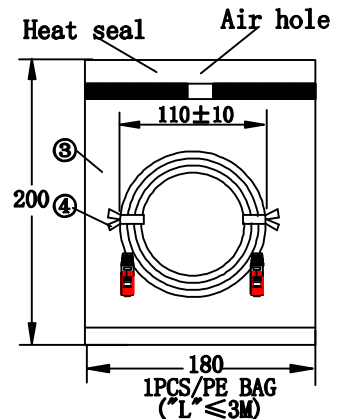

CONDUCTOR: [CAT. 6 SFTP 24AWG (0.2/7) BARE STRANDED COPPER] X4PR
 INSULATION: [PE OD: 0.95 ± 0.05] X4PR
 MYLAR: 25U
 AL: 25U
 DRAIN: 24AWG (0.2/7) TINNED STRANDED COPPER
 BRAID: (16/5/0.12) BARE COPPER
 JACKET: PVC UL 56P CAT. 6 SFTP OD: 6.2 ± 0.2

TERMINATION: 568B.

P1	P2	COLOR
1	1	WHITE/ORANGE
2	2	ORANGE
3	3	WHITE/GREEN
6	6	GREEN
5	5	WHITE/BLUE
4	4	BLUE
7	7	WHITE/BROWN
8	8	BROWN
SHELL		DRAIN
SHELL		SHELL

SEC: A=A

- COLOR: [(WHITE/ORANGE, ORANGE) TWIST
(WHITE/GREEN, GREEN) TWIST
(WHITE/BLUE, BLUE) TWIST
(WHITE/BROWN, BROWN) TWIST] X4PR

- BLUE INK MARKING: AWM 2835 24AWG 60°C 30V FT2 E237114 CSA 219561
 AWM 24AWG II A 60°C 30V FT2 ETL VERIFIED CAT. 6 S-FTP
 TIA/EIA-568B.2 CM 4PR CABLETECH TECHNOLOGY (GM-1065)

"RoHS"

NO	ITEM	DESCRIPTION	Q' TY
①	CABLE		1 PCS
②	PLUG	8P8C/R 50U" Shield W/T Nickel plated	2 PCS
③	PE BAG	200X180MM04 (180MM Open) ("L" ≤ 3M) 280X240MM04 (240MM Open) ("L" ≥ 5M)	1 PCS
④	CABLE TIE	L=90MM ("L"=0.5M/1M) 1PCS L=110MM ("L"=2M) L=150MM ("L"=3M/5M) L=180MM ("L"=7M/10M) L=250MM ("L"=15M/20M) COLOR: WHITE	2 PCS
⑤	SR	2002-3107 [PVC 55P COLOR: GR-525]	
⑥			

PART NO	DRAWING NO	CABLE LENGTH "L"	BUYER COLOR	VENDOR COLOR	CUT LENGTH
660-OSFTP-GR-00050	A	500 ± 20	GRAY	GR-525 LIGHT	510-520MM
660-OSFTP-GR-00100	B	1000 ± 30	GRAY	GR-525 LIGHT	1020-1030MM
660-OSFTP-GR-00200	C	2000 ± 40	GRAY	GR-525 LIGHT	2030-2040MM
660-OSFTP-GR-00300	D	3000 ± 50	GRAY	GR-525 LIGHT	3030-3050MM
660-OSFTP-GR-00500	E	5000 ± 60	GRAY	GR-525 LIGHT	5040-5060MM
660-OSFTP-GR-01000	F	10000 ± 100	GRAY	GR-525 LIGHT	10050-10100MM
660-OSFTP-GR-01500	G	15000 ± 150	GRAY	GR-525 LIGHT	15100-15150MM
660-OSFTP-GR-02000	H	20000 ± 200	GRAY	GR-525 LIGHT	20100-20200MM
660-OSFTP-GR-03000	I	30000 ± 300	GRAY	GR-525 LIGHT	30100-30300MM