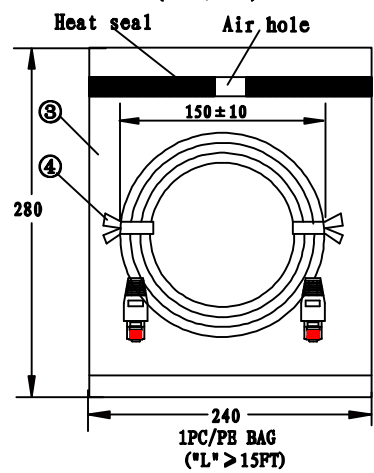

1. COLOR: [(WHITE/ORANGE, ORANGE) TWIST
 (WHITE/GREEN, GREEN) TWIST
 (WHITE/BLUE, BLUE) TWIST
 (WHITE/BROWN, BROWN) TWIST] X4PR

SEC: A=A

2. BLUE INK MARKING: AWM 2835 24AWG 60°C 30V FT2 E237114 CSA 219561
 AWM 24AWG II A 60°C 30V FT2 ETL VERIFIED CAT. 6 UTP
 TIA/EIA-568B.2 CM 4PR CABLETECH TECHNOLOGY (GM-1013)

"RoHS"

NO	ITEM	DESCRIPTION	Q' TY
①	CABLE		1 PCS
②	PLUG	8P8C/R 50U"	2 PCS
③	PE BAG	200X180MM04 (180MM Open) ("L" < 10FT) 280X240MM04 (240MM Open) ("L" > 15FT)	1 PCS
④	CABLE TIE	L=90MM ("L" < 5FT) 1PCS L=110MM ("L"=7FT) L=150MM ("L"=10FT/15FT/20FT) L=180MM ("L"=25FT/50FT) L=250MM ("L"=100FT) COLOR: WHITE	2 PCS
⑤	BOOT	LT03-8CHT-1109-1 [PVC 80P COLOR: GR-525]	
⑥			

PART NO	DRAWING NO	CABLE LENGTH "L"	BUYER COLOR	VENDOR COLOR	CUT LENGTH
661-00UTP-GR-0001F	A	(1FT) 305 ± 15	GRAY	GR-525 LIGHT	310-320MM
661-00UTP-GR-0003F	B	(3FT) 915 ± 20	GRAY	GR-525 LIGHT	930-940MM
661-00UTP-GR-0005F	C	(5FT) 1525 ± 30	GRAY	GR-525 LIGHT	1540-1550MM
661-00UTP-GR-0007F	D	(7FT) 2135 ± 30	GRAY	GR-525 LIGHT	2150-2160MM
661-00UTP-GR-0010F	E	(10FT) 3050 ± 40	GRAY	GR-525 LIGHT	3070-3090MM
661-00UTP-GR-0015F	F	(15FT) 4575 ± 40	GRAY	GR-525 LIGHT	4600-4620MM
661-00UTP-GR-0020F	G	(20FT) 6100 ± 50	GRAY	GR-525 LIGHT	6130-6150MM
661-00UTP-GR-0025F	H	(25FT) 7625 ± 60	GRAY	GR-525 LIGHT	7660-7680MM
661-00UTP-GR-0050F	I	(50FT) 15250 ± 100	GRAY	GR-525 LIGHT	15300-15350MM
661-00UTP-GR-0100F	J	(100FT) 30500 ± 200	GRAY	GR-525 LIGHT	30500-30600MM

REVISE	VERSION	BASIS	CONTENT
12-02-23	A/0	T0222B	NEW DRAWING

CnC Tech, LLC
 Industrial Cable and Connector Technology

DRAWING NO: 671-008-GR		CUSTOMER: L-671	
ITEM NO: CAT. 6 UTP NO CROSS 24AWG 4PR P+P+BOOT		UNIT: mm	
DATE: 2012-02-23		ISSUE: (A/0)	
DRAWN:	QB:	QA:	
SALES DEPT:		SALES MANAGER:	