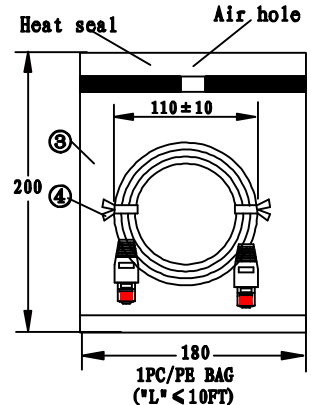

CONDUCTOR: [CAT. 6 UTP 24AWG (0.2/7) BARE STRANDED COPPER] X4PR
 INSULATION: [PE OD: 0.95 ± 0.03] X4PR
 JACKET: PVC UL 56P CAT. 6 UTP OD: 5.7 ± 0.2

TERMINATION: 568B.

P1	P2	COLOR
1	1	WHITE/ORANGE
2	2	ORANGE
3	3	WHITE/GREEN
6	6	GREEN
5	5	WHITE/BLUE
4	4	BLUE
7	7	WHITE/BROWN
8	8	BROWN

1. COLOR: [(WHITE/ORANGE, ORANGE) TWIST
 (WHITE/GREEN, GREEN) TWIST
 (WHITE/BLUE, BLUE) TWIST
 (WHITE/BROWN, BROWN) TWIST] X4PR

SEC: A=A

2. BLUE INK MARKING: AWM 2835 24AWG 60°C 30V FT2 E237114 CSA 219561
 AWM 24AWG II A 60°C 30V FT2 ETL VERIFIED CAT. 6 UTP
 TIA/EIA-568B.2 CM 4PR CABLETECH TECHNOLOGY (GM-1013)

"RoHS"

NO	ITEM	DESCRIPTION	Q' TY
①	CABLE		1 PCS
②	PLUG	8P8C/R 50U"	2 PCS
③	PE BAG	200X180MM04 (180MM Open) ("L" < 10FT) 280X240MM04 (240MM Open) ("L" > 15FT)	1 PCS
④	CABLE TIE	L=90MM ("L" < 5FT) 1PCS L=110MM ("L"=7FT) L=150MM ("L"=10FT/15FT/20FT) L=180MM ("L"=25FT/50FT) L=250MM ("L"=100FT) COLOR: WHITE	2 PCS
⑤	BOOT	LT03-8CHT-1109-1 [PVC 80P COLOR: GR-525]	
⑥			

REVISE	VERSION	BASIS	CONTENT
12-02-23	A/0	T0222B	NEW DRAWING

CnC Tech, LLC
 Industrial Cable and Connector Technology

DRAWING NO: 671-008-GR		CUSTOMER: L-671	
ITEM NO: CAT. 6 UTP NO CROSS 24AWG 4PR P+P+BOOT		UNIT: mm	
DATE: 2012-02-23		ISSUE: (A/0)	
DRAWN:	QB:	QA:	
SALES DEPT:		SALES MANAGER:	