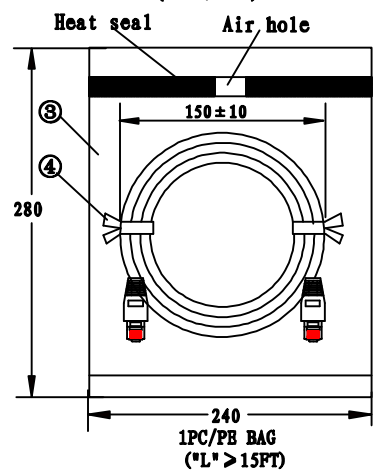

1. COLOR: [(WHITE/ORANGE, ORANGE) TWIST
 (WHITE/GREEN, GREEN) TWIST
 (WHITE/BLUE, BLUE) TWIST
 (WHITE/BROWN, BROWN) TWIST] X4PR

SEC: A=A

2. BLUE INK MARKING: AWM 2835 24AWG 60°C 30V FT2 E237114 CSA 219561
 AWM 24AWG II A 60°C 30V FT2 ETL VERIFIED CAT. 6 UTP
 TIA/EIA-568B.2 CM 4PR CABLETECH TECHNOLOGY (GM-1013)

"RoHS"

NO	ITEM	DESCRIPTION	Q' TY
①	CABLE		1 PCS
②	PLUG	8P8C/R 50U"	2 PCS
③	PE BAG	200X180MM04 (180MM Open) ("L" < 10FT) 280X240MM04 (240MM Open) ("L" > 15FT)	1 PCS
④	CABLE TIE	L=90MM ("L" < 5FT) 1PCS L=110MM ("L"=7FT) L=150MM ("L"=10FT/15FT/20FT) L=180MM ("L"=25FT/50FT) L=250MM ("L"=100FT) COLOR: WHITE	2 PCS
⑤	BOOT	LT03-8CHT-1109-1 [PVC 80P COLOR: GR-525]	
⑥			

PART NO	DRAWING NO	CABLE LENGTH "L"	BUYER COLOR	VENDOR COLOR	CUT LENGTH
661-00UTP-GR-0001F	A	(1FT) 305 ± 15	GRAY	GR-525 LIGHT	310-320MM
661-00UTP-GR-0003F	B	(3FT) 915 ± 20	GRAY	GR-525 LIGHT	930-940MM
661-00UTP-GR-0005F	C	(5FT) 1525 ± 30	GRAY	GR-525 LIGHT	1540-1550MM
661-00UTP-GR-0007F	D	(7FT) 2135 ± 30	GRAY	GR-525 LIGHT	2150-2160MM
661-00UTP-GR-0010F	E	(10FT) 3050 ± 40	GRAY	GR-525 LIGHT	3070-3090MM
661-00UTP-GR-0015F	F	(15FT) 4575 ± 40	GRAY	GR-525 LIGHT	4600-4620MM
661-00UTP-GR-0020F	G	(20FT) 6100 ± 50	GRAY	GR-525 LIGHT	6130-6150MM
661-00UTP-GR-0025F	H	(25FT) 7625 ± 60	GRAY	GR-525 LIGHT	7660-7680MM
661-00UTP-GR-0050F	I	(50FT) 15250 ± 100	GRAY	GR-525 LIGHT	15300-15350MM
661-00UTP-GR-0100F	J	(100FT) 30500 ± 200	GRAY	GR-525 LIGHT	30500-30600MM

REVISE	VERSION	BASIS	CONTENT
12-02-23	A/0	T0222B	NEW DRAWING

CnC Tech, LLC
 Industrial Cable and Connector Technology

DRAWING NO: 671-008-GR		CUSTOMER: L-671	
ITEM NO: CAT. 6 UTP NO CROSS 24AWG 4PR P+P+BOOT		UNIT: mm	
DATE: 2012-02-23		ISSUE: (A/0)	
DRAWN:	QB:	QA:	
SALES DEPT:		SALES MANAGER:	