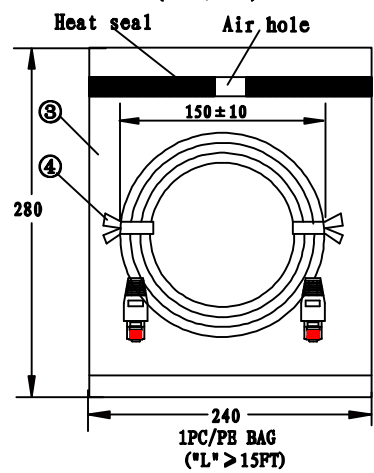

P1	P2	COLOR
1	1	WHITE/ORANGE
2	2	ORANGE
3	3	WHITE/GREEN
6	6	GREEN
5	5	WHITE/BLUE
4	4	BLUE
7	7	WHITE/BROWN
8	8	BROWN

2. BLUE INK MARKING: AWM 2835 24AWG 60°C 30V FT2 E237114 CSA 219561
 AWM 24AWG II A 60°C 30V FT2 ETL VERIFIED CAT. 6 UTP
 TIA/EIA-568B.2 CM 4PR CABLETECH TECHNOLOGY (GM-1013)

"RoHS"

NO	ITEM	DESCRIPTION	Q' TY
①	CABLE		1 PCS
②	PLUG	8P8C/R 50U"	2 PCS
③	PE BAG	200X180MM04 (180MM Open) ("L" < 10FT) 280X240MM04 (240MM Open) ("L" > 15FT)	1 PCS
④	CABLE TIE	L=90MM ("L" < 5FT) 1PCS L=110MM ("L"=7FT) L=150MM ("L"=10FT/15FT/20FT) L=180MM ("L"=25FT/50FT) L=250MM ("L"=100FT) COLOR: WHITE	2 PCS
⑤	BOOT	LT03-8CHT-1109-1 [PVC 80P COLOR: GR-525]	
⑥			

PART NO	DRAWING NO	CABLE LENGTH "L"	BUYER COLOR	VENDOR COLOR	CUT LENGTH
661-00UTP-GR-0001F	A	(1FT) 305 ± 15	GRAY	GR-525 LIGHT	310-320MM
661-00UTP-GR-0003F	B	(3FT) 915 ± 20	GRAY	GR-525 LIGHT	930-940MM
661-00UTP-GR-0005F	C	(5FT) 1525 ± 30	GRAY	GR-525 LIGHT	1540-1550MM
661-00UTP-GR-0007F	D	(7FT) 2135 ± 30	GRAY	GR-525 LIGHT	2150-2160MM
661-00UTP-GR-0010F	E	(10FT) 3050 ± 40	GRAY	GR-525 LIGHT	3070-3090MM
661-00UTP-GR-0015F	F	(15FT) 4575 ± 40	GRAY	GR-525 LIGHT	4600-4620MM
661-00UTP-GR-0020F	G	(20FT) 6100 ± 50	GRAY	GR-525 LIGHT	6130-6150MM
661-00UTP-GR-0025F	H	(25FT) 7625 ± 60	GRAY	GR-525 LIGHT	7660-7680MM
661-00UTP-GR-0050F	I	(50FT) 15250 ± 100	GRAY	GR-525 LIGHT	15300-15350MM
661-00UTP-GR-0100F	J	(100FT) 30500 ± 200	GRAY	GR-525 LIGHT	30500-30600MM

REVISE	VERSION	BASIS	CONTENT
12-02-23	A/0	T0222B	NEW DRAWING

CnC Tech, LLC
 Industrial Cable and Connector Technology

DRAWING NO: 671-008-GR		CUSTOMER: L-671	
ITEM NO: CAT. 6 UTP NO CROSS 24AWG 4PR P+P+BOOT		UNIT: mm	
DATE: 2012-02-23		ISSUE: (A/0)	
DRAWN:	QB:	QA:	
SALES DEPT:		SALES MANAGER:	