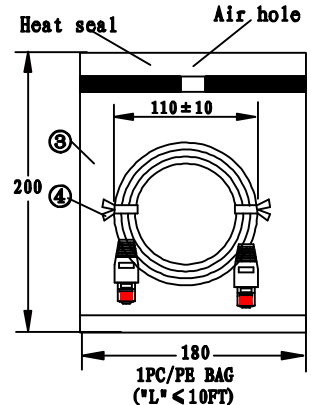

SEC: A=A

CONDUCTOR: [CAT. 6 UTP 24AWG (0.2/7) BARE STRANDED COPPER] X4PR
 INSULATION: [PE OD: 0.95 ± 0.03] X4PR
 JACKET: PVC UL 56P CAT. 6 UTP OD: 5.7 ± 0.2

TERMINATION: 568B.

1. COLOR: [(WHITE/ORANGE, ORANGE) TWIST
 (WHITE/GREEN, GREEN) TWIST
 (WHITE/BLUE, BLUE) TWIST
 (WHITE/BROWN, BROWN) TWIST] X4PR

"RoHS"

NO	ITEM	DESCRIPTION	Q' TY
①	CABLE		1 PCS
②	PLUG	8P8C/R 50U"	2 PCS
③	PE BAG	200X180MM04 (180MM Open) ("L" < 10FT) 280X240MM04 (240MM Open) ("L" > 15FT)	1 PCS
④	CABLE TIE	L=90MM ("L" < 5FT) 1PCS L=110MM ("L"=7FT) L=150MM ("L"=10FT/15FT/20FT) L=180MM ("L"=25FT/50FT) L=250MM ("L"=100FT) COLOR: WHITE	2 PCS
⑤	BOOT	LT03-8CHT-1109-1 [PVC 80P COLOR: GR-525]	
⑥			

PART NO	DRAWING NO	CABLE LENGTH "L"	BUYER COLOR	VENDOR COLOR	CUT LENGTH
661-00UTP-GR-0001F	A	(1FT) 305 ± 15	GRAY	GR-525 LIGHT	310-320MM
661-00UTP-GR-0003F	B	(3FT) 915 ± 20	GRAY	GR-525 LIGHT	930-940MM
661-00UTP-GR-0005F	C	(5FT) 1525 ± 30	GRAY	GR-525 LIGHT	1540-1550MM
661-00UTP-GR-0007F	D	(7FT) 2135 ± 30	GRAY	GR-525 LIGHT	2150-2160MM
661-00UTP-GR-0010F	E	(10FT) 3050 ± 40	GRAY	GR-525 LIGHT	3070-3090MM
661-00UTP-GR-0015F	F	(15FT) 4575 ± 40	GRAY	GR-525 LIGHT	4600-4620MM
661-00UTP-GR-0020F	G	(20FT) 6100 ± 50	GRAY	GR-525 LIGHT	6130-6150MM
661-00UTP-GR-0025F	H	(25FT) 7625 ± 60	GRAY	GR-525 LIGHT	7660-7680MM
661-00UTP-GR-0050F	I	(50FT) 15250 ± 100	GRAY	GR-525 LIGHT	15300-15350MM
661-00UTP-GR-0100F	J	(100FT) 30500 ± 200	GRAY	GR-525 LIGHT	30500-30600MM

REVISE	VERSION	BASIS	CONTENT
12-02-23	A/0	T0222B	NEW DRAWING

CnC Tech, LLC
 Industrial Cable and Connector Technology

DRAWING NO: 671-008-GR		CUSTOMER: L-671	
ITEM NO: CAT. 6 UTP NO CROSS 24AWG 4PR P+P+BOOT		UNIT: mm	
DATE: 2012-02-23		ISSUE: (A/0)	
DRAWN:	QB:	QA:	
SALES DEPT:		SALES MANAGER:	