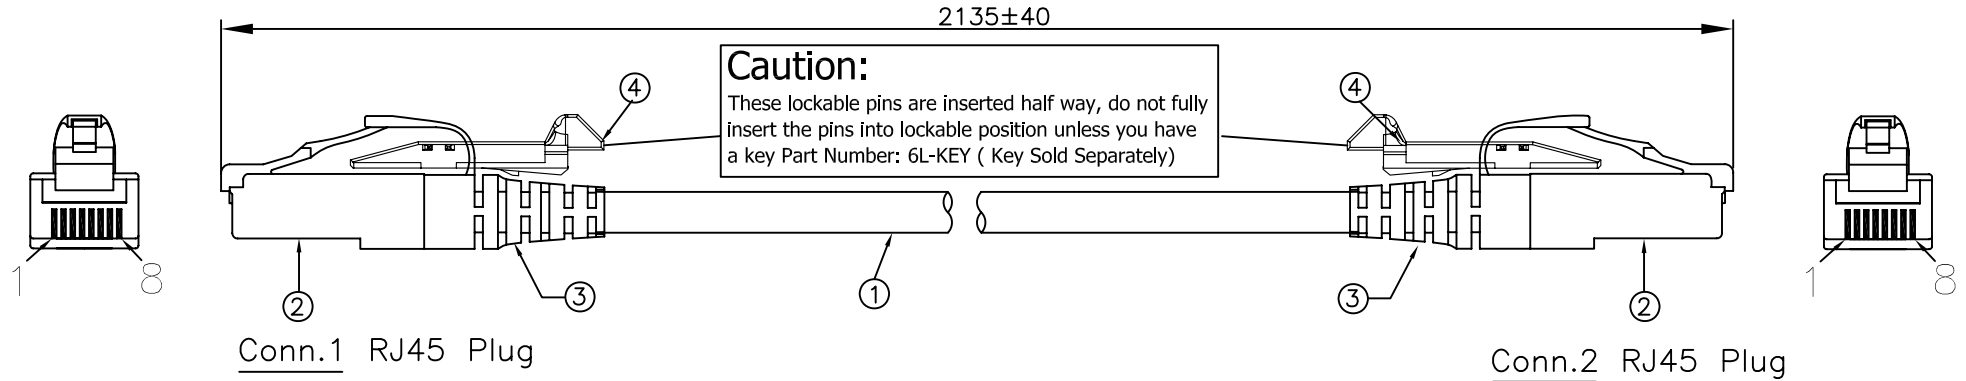

REV	DATE	DESCRIPTION	DRAW	CHECK	APPROVE
△	2013.05.14	NEW DRAWING	Terry	Lisa	Jason

Pin Assignment

Conn.1	Conn.2	Color
1	1	White/Orange
2	2	Orange
3	3	White/Green
6	6	Green
4	4	Blue
5	5	White/Blue
7	7	White/Brown
8	8	Brown

Electronic Test:

1. 100% Test(Open. Short. Miss wire)
2. Contact Resistance: 2 ohm max
3. Insulation Resistance: 10 M ohm min
4. Hi-Pot: 300V DC/10ms

Table:

CnC P/N	Color code	Bulk cable P/N	Carton Size	Pe bag Size	Carton Q'ty
661L-00UTP-PK-0007F	701C (Pink)	61-08323	46*30*20cm	7"*12"	50pcs
661L-00UTP-VI-0007F	2603U(Violet)	61-08266	46*30*20cm	7"*12"	50pcs
661L-00UTP-OR-0007F	1575U(Orange)	61-08260	46*30*20cm	7"*12"	50pcs
661L-00UTP-BK-0007F	3U2X(Black)	61-08229	46*30*20cm	7"*12"	50pcs
661L-00UTP-BU-0007F	300U(Blue)	61-08230	46*30*20cm	7"*12"	50pcs
661L-00UTP-GN-0007F	347U(Green)	61-08231	46*30*20cm	7"*12"	50pcs
661L-00UTP-RE-0007F	186U(Red)	61-08232	46*30*20cm	7"*12"	50pcs
661L-00UTP-GR-0007F	422U(Grey)	61-08233	46*30*20cm	7"*12"	50pcs
661L-00UTP-WH-0007F	EC-001(White)	61-08234	46*30*20cm	7"*12"	50pcs
661L-00UTP-YL-0007F	102U(Yellow)	61-08325	46*30*20cm	7"*12"	50pcs

④	Lock for RJ45 Connector Red	Material: PC	2	PCS
③	Type A BOOT COLOR:Transparent	Material: PC	2	PCS
②	LONG BODY RJ45 PLUG,UTP 8P8C	50u"	2	PCS
①	Cable:Cat6 UTP Stranded 24AWGx4P+Jacket	OD:5.4±0.15mm	2.14	M
NO	P/N	DESCRIPTION	Q'TY	UNIT

CnC Tech Industrial Cable and Connector Technology	RoHS Compliant				
	DESCRIPTION	7F LOCKABLE PATCH CABLE CAT6 UTP RJ45 M/M			
	CUSTOMER				
	CUSTOMER P/N				
MODEL NO.					
HS CODE	8544422900	PRODUCT NO.			
BARCODE	8009911*****	CnC NO.	661L-00UTP-xx-0007F		
DRAW.	Terry	DWG NO.	BA-130012	REV.	2
CHECK.	Lisa	DATE.	2013.03.26	SCALE.	NONE
APP.	Jason	SIZE.	A4	UNIT.	mm
		SHEET	1/1